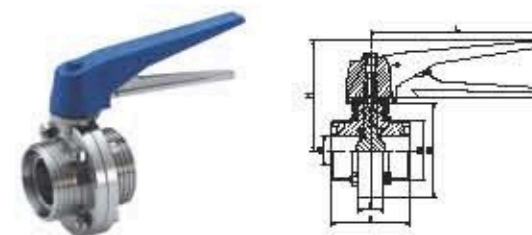

SMS butterfly valve thread end with gripper handle

Size	A	B	C	RD	E
1"	64	79	22.4	RD40X1/8"	22
1 1/2"	70	86	35	RD60X1/8"	22
2"	78	100	47.5	RD70X1/8"	22
2 1/2"	80	115	59.5	RD85X1/8"	22
3"	84	128	72.2	RD98X1/8"	22
4"	90	154	97.5	RD125X1/8"	22