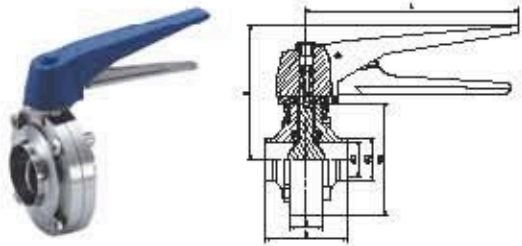

DIN 3PC butterfly valve weld end with pull handle

Size	A	B	C	E
25	25	28	78	96
32	31	34	83	100
40	37	40	84	100
50	49	52	88	104
65	66	70	97	112
80	81	85	107	116
100	100	104	119	128

SMS butterfly valve thread end with gripper handle

Size	A	B	C	RD	E
1"	64	79	22.4	RD40X1/8"	22
1 1/2"	70	86	35	RD60X1/8"	22
2"	78	100	47.5	RD70X1/8"	22
2 1/2"	80	115	59.5	RD85X1/8"	22
3"	84	128	72.2	RD98X1/8"	22
4"	90	154	97.5	RD125X1/8"	22

Sanitary Butterfly Valve

DIN butterfly valve thread end with gripper handle

Size	A	B	C	RD
25	66	79	25	RD52X1/6"
32	70	86	31	RD58X1/6"
40	74	90	37	RD65X1/6"
50	76	106	49	RD78X1/6"
65	80	124	66	RD95X1/6"
80	86	139	81	RD110X1/4"
100	108	169	100	RD130X1/4"
125	100	190	125	RD160X1/4"
150	110	220	160	RD190X1/4"