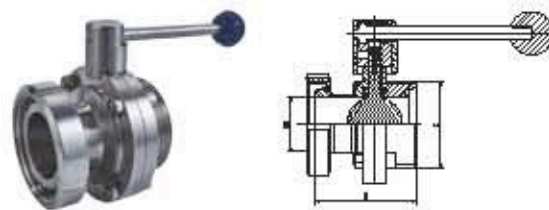

DIN butterfly valve thread/nut with pull handle

Size	A	B	C
25	26	79	RD52X1/6"
32	31	86	RD58X1/6"
40	37	88	RD65X1/6"
50	49	92	RD78X1/6"
65	66	100	RD95X1/6"
80	81	110	RD110X1/4"
100	100	130	RD130X1/4"