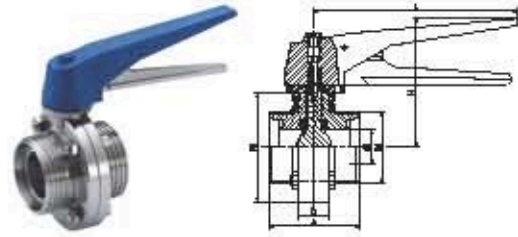

DIN 3PC butterfly valve weld end with pull handle

Size	A	B	C	E
25	25	28	78	96
32	31	34	83	100
40	37	40	84	100
50	49	52	88	104
65	66	70	97	112
80	81	85	107	116
100	100	104	119	128

SMS butterfly valve thread end with gripper handle

Size	A	B	C	RD	E
1"	64	79	22.4	RD40X1/8"	22
1 1/2"	70	86	35	RD60X1/8"	22
2"	78	100	47.5	RD70X1/8"	22
2 1/2"	80	115	59.5	RD85X1/8"	22
3"	84	128	72.2	RD98X1/8"	22
4"	90	154	97.5	RD125X1/8"	22

Sanitary Butterfly Valve