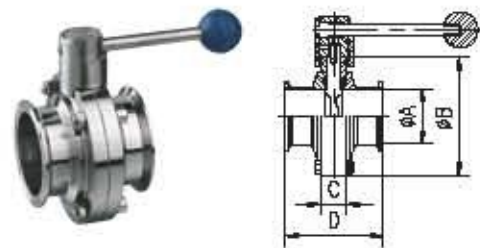

3A butterfly valve clamp end with pull handle

Size	A	B	C	D
1"	22.1	78.0	22.0	89.0
1 1/2"	34.8	78.0	22.0	89.0
2"	47.5	98.5	22.0	94.0
2 1/2"	60.2	117.5	22.0	96.0
3"	72.2	132.0	24.0	103.0
4"	97.6	170.0	24.0	121.0