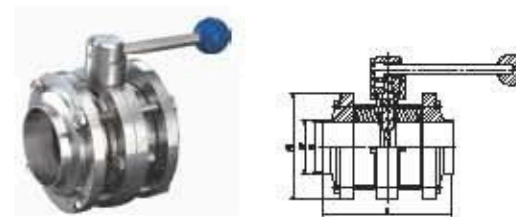

Sanitary Butterfly Valve

Sanitary Butterfly Valve

3A butterfly valve weld end with pull handle

Size	A	B	D	E	F
1"	22.1	25.4	79.0	48.0	22.0
1 1/2"	34.8	38.1	86.0	50.0	22.0
2"	47.5	50.8	100.0	52.0	22.0
2 1/2"	60.2	63.5	115.0	54.0	22.0
3"	72.2	76.2	128.0	54.0	22.0
4"	97.6	101.6	154.0	64.0	22.0
6"	148.4	152.4	220	86	24

DIN butterfly valve weld end with pull handle

Size	A	B	D	E	F
25	25	28	79	48	22
32	31	34	86	50	22
40	37	40	90	50	22
50	49	52	106	52	22
65	66	70	124	56	22
80	81	85	139	58	22
100	100	104	159	64	24
125	125	129	190	80	24
150	150	154	220	86	24