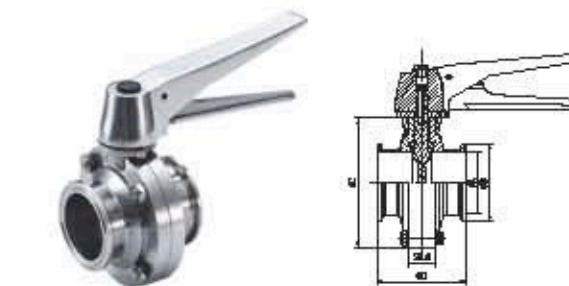

3A butterfly valve clamp end with gripper handle

Size	A	B	C	D
1"	22.4	50.6	79.0	68
1 1/2"	35.0	50.6	85.0	72
2"	48.0	64.0	100.0	76
2 1/2"	59.5	77.5	115.0	84
3"	72.2	91.0	128.0	84
4"	97.6	119.0	154.0	92