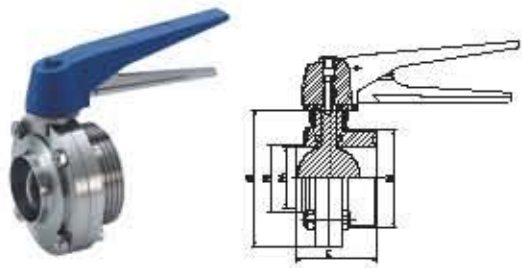

SMS butterfly valve weld/thread end with gripper handle

Size	A	B	D	E	RD
1"	22.4	25.4	79	56	RD40X1.6"
1 1/2"	35.0	38.0	86	60	RD60X1.6"
2"	48.0	51.0	100	66	RD70X1.6"
2 1/2"	59.5	63.5	115	67	RD85X1.6"
3"	72.2	76.2	128	69	RD96X1.6"
4"	97.6	101.6	154	77	RD125X1.6"