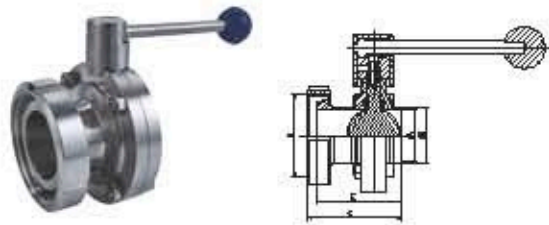

DIN butterfly valve weld/union with pull handle

Size	A	B	C	E	D
25	26	28	78	70	RD52X1/6"
32	31	34	83	75	RD58X1/6"
40	37	40	84	76	RD65X1/6"
50	49	52	88	80	RD78X1/6"
65	66	70	97	88	RD95X1/6"
80	81	85	107	95	RD110X1/4"
100	100	104	119	110	RD130X1/4"