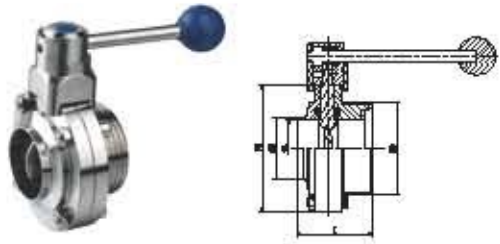

Three way butterfly valve thread end

Size	A	RD	L	L1
25	28	RD52X1/6"	214	107
32	34	RD58X1/6"	224	112
40	40	RD65X1/6"	238	119
50	52	RD78X1/6"	262	131
65	70	RD95X1/6"	292	146
80	85	RD110X1/4"	352	176
100	104	RD130X1/4"	378	189

3A butterfly valve clamp end with gripper handle

Size	A	B	C	D
1"	22.4	50.6	79.0	68
1 1/2"	35.0	50.6	85.0	72
2"	48.0	64.0	100.0	76
2 1/2"	59.5	77.5	115.0	84
3"	72.2	91.0	128.0	84
4"	97.6	119.0	154.0	92

Sanitary Butterfly Valve