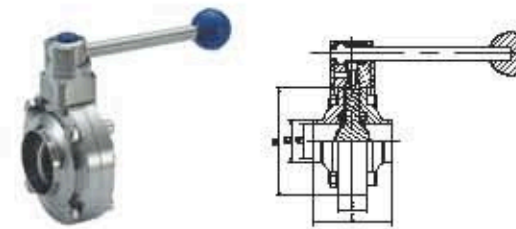

Sanitary Butterfly Valve

Sanitary Butterfly Valve

3A butterfly valve weld end with pull handle

Size	A	B	D	E	F
1"	22.1	25.4	79.0	48.0	22.0
1 1/2"	34.8	38.1	86.0	50.0	22.0
2"	47.5	50.8	100.0	52.0	22.0
2 1/2"	60.2	63.5	115.0	54.0	22.0
3"	72.2	76.2	128.0	54.0	22.0
4"	97.6	101.6	154.0	64.0	22.0
6"	148.4	152.4	220	86	24

DIN butterfly valve weld end with pull handle

Size	A	B	D	E	F
25	25	28	79	48	22
32	31	34	86	50	22
40	37	40	90	50	22
50	49	52	106	52	22
65	66	70	124	56	22
80	81	85	139	58	22
100	100	104	159	64	24
125	125	129	190	80	24
150	150	154	220	86	24