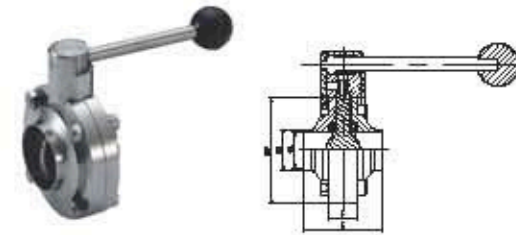

Sanitary Butterfly Valve

Sanitary Butterfly Valve

3A butterfly valve weld end with pull handle

Size	A	B	D	E	F
1"	22.1	25.4	79.0	48.0	22.0
1 1/2"	34.8	38.1	86.0	50.0	22.0
2"	47.5	50.8	100.0	52.0	22.0
2 1/2"	60.2	63.5	115.0	54.0	22.0
3"	72.2	76.2	128.0	54.0	22.0
4"	97.6	101.6	154.0	64.0	22.0
6"	148.4	152.4	220	86	24

DIN butterfly valve weld end with pull handle

Size	A	B	D	E	F
25	25	28	79	48	22
32	31	34	86	50	22
40	37	40	90	50	22
50	49	52	106	52	22
65	66	70	124	56	22
80	81	85	139	58	22
100	100	104	159	64	24
125	125	129	190	80	24
150	150	154	220	86	24